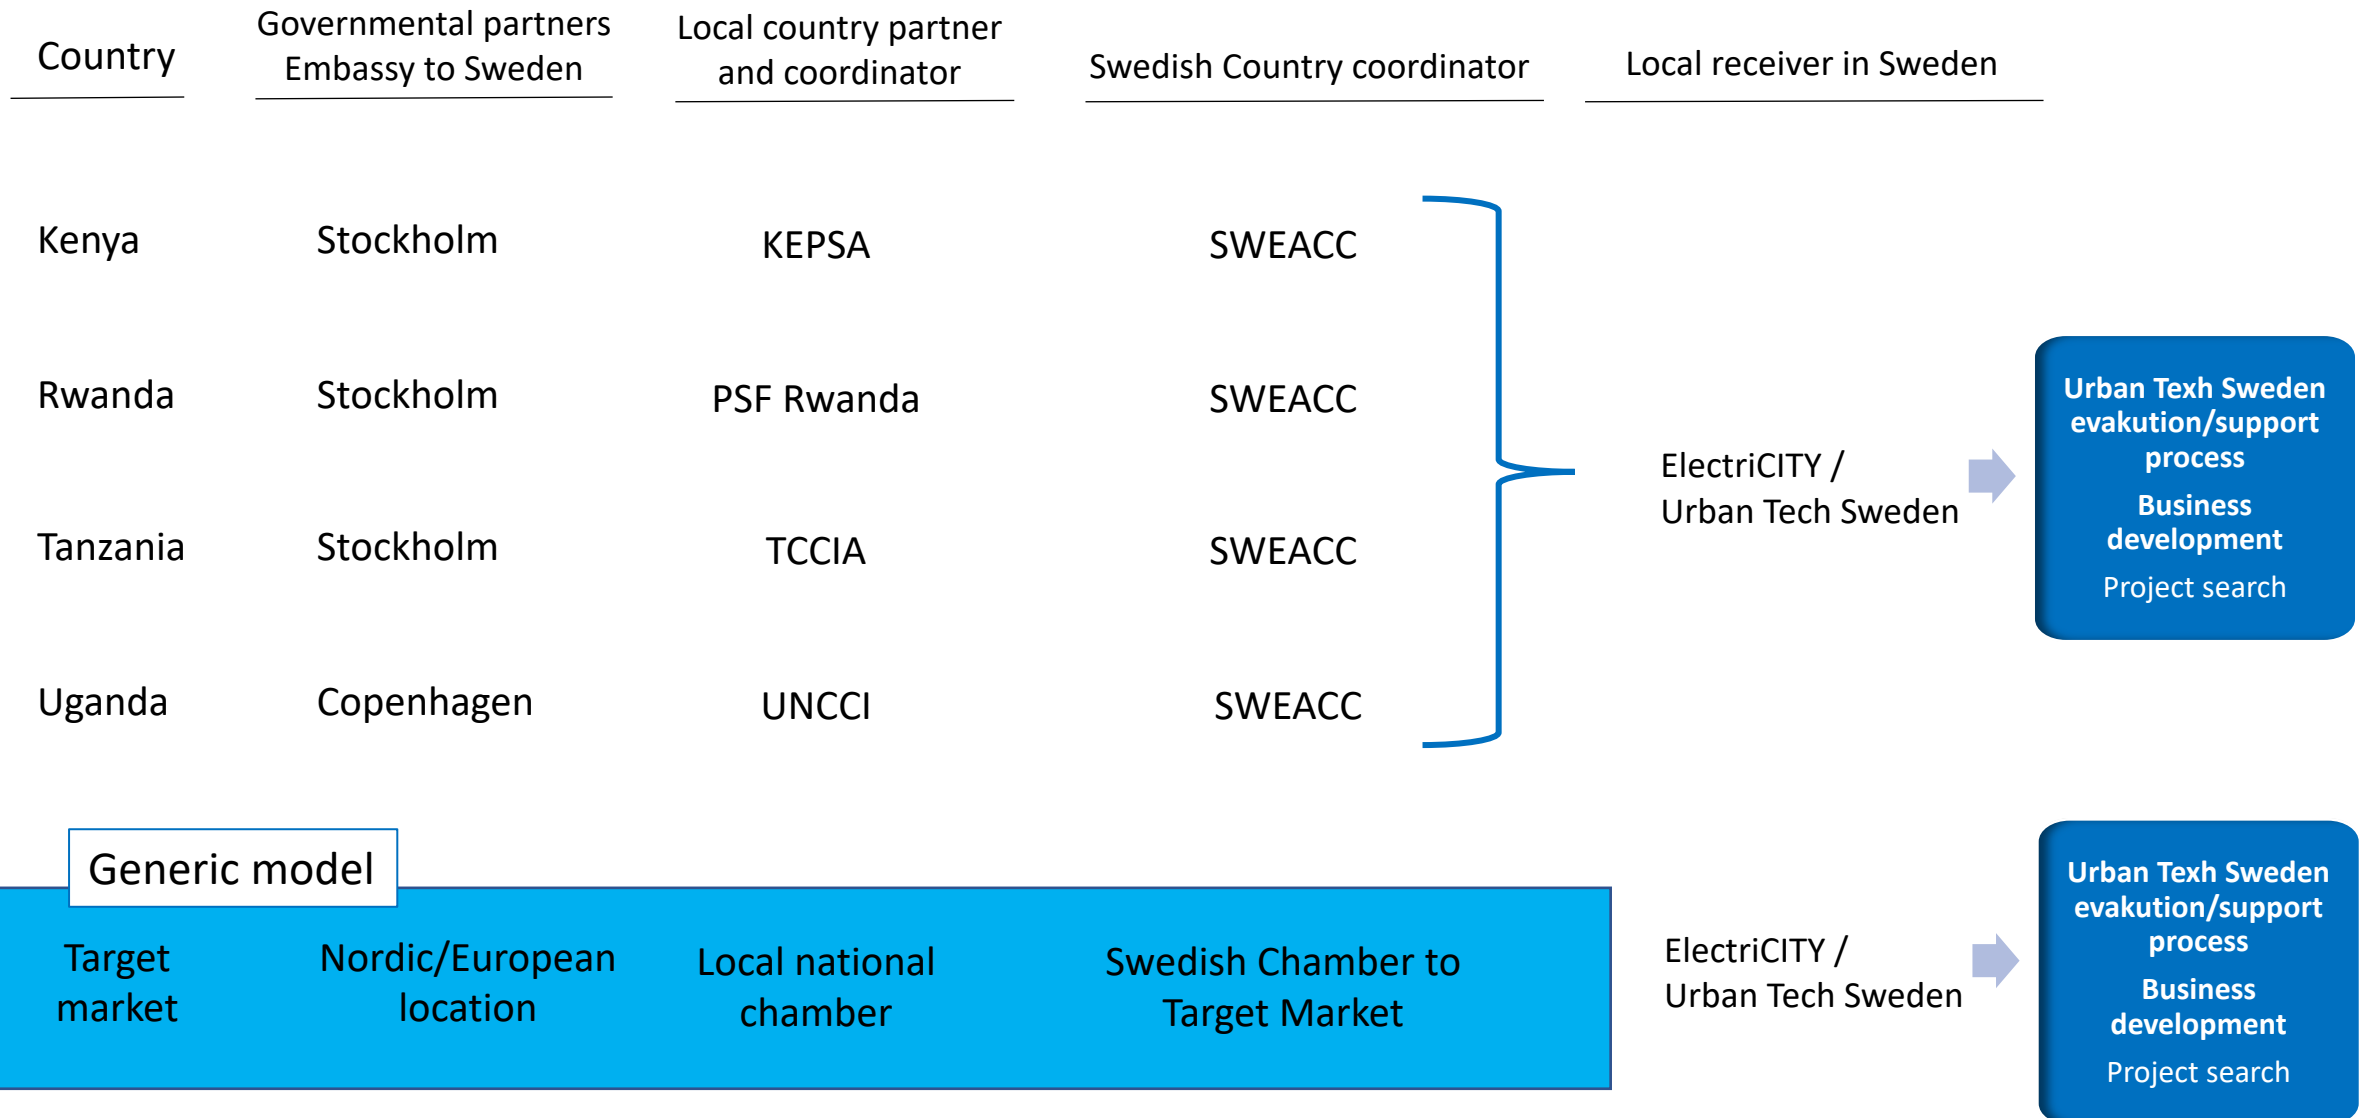

Swedish – East African Chamber of Commerce

Jan Furuvald, Chair

Vision:

SWEACCs vision is to increase business and trade between Sweden and East Africa.

KEY WORDS:

Network – Knowledge – Collaboration

Testbed and "HPO" /SME – portal for project search

Structure – Role of SWEACC example TANZANIA / Zanzibar

info@sweacc.se